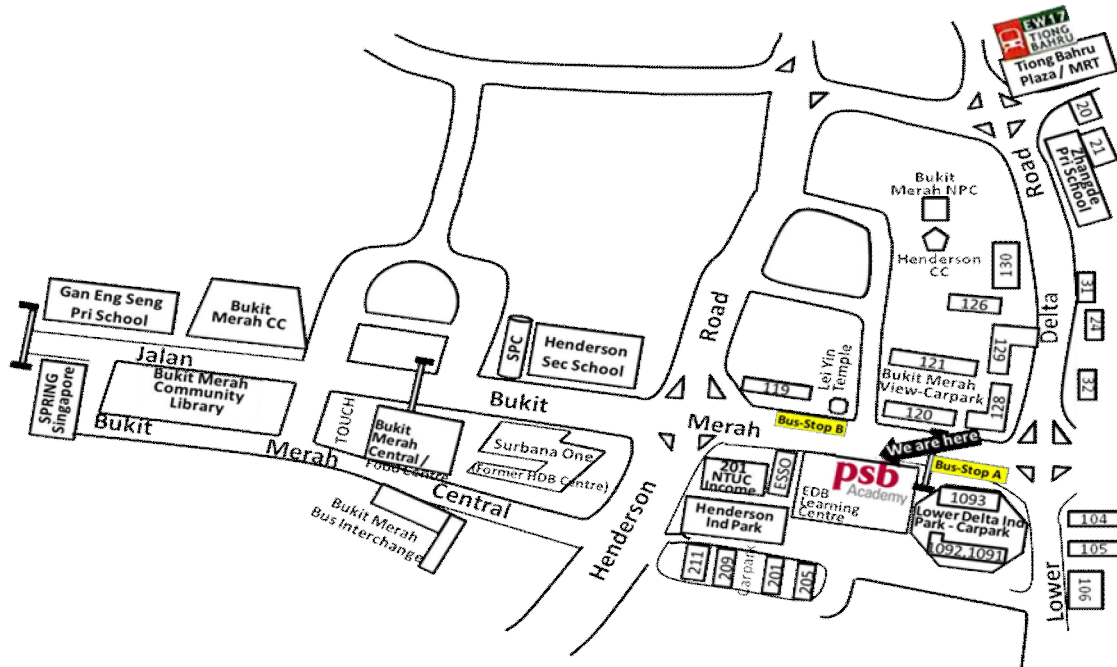

**LOCALITY MAP OF PSB ACADEMY CAMPUS @ HENDERSON**

Address : 2985 Jalan Bukit Merah, Singapore 159457.  
Telephone No. : 6370 8362 / 369  
website : [www.psb-academy.edu.sg](http://www.psb-academy.edu.sg)

**A) Parking at the PSB Academy Campus @ Henderson (CashCard System) is as follows:**

**Monday – Friday :**

0am – 5pm : \$0.55 per half hour or part thereof

5pm – 0am - \$2.10 per entry

**Saturday:**

8am – 2pm : \$0.55 per half hour or part thereof

## LOCALITY MAP OF PSB ACADEMY CAMPUS @ HENDERSON

### **B) Parking at JTC behind PSB Academy - Lower Delta Industrial Park – 1091,1902,1903 (CashCard System). (Kindly refer to the parking signage for the most updated information)**

Monday – Friday (for car and goods vehicle not exceeding 1500kg ULW) :  
7am – 6.59am (next day) : \$0.50 per half hour or part thereof