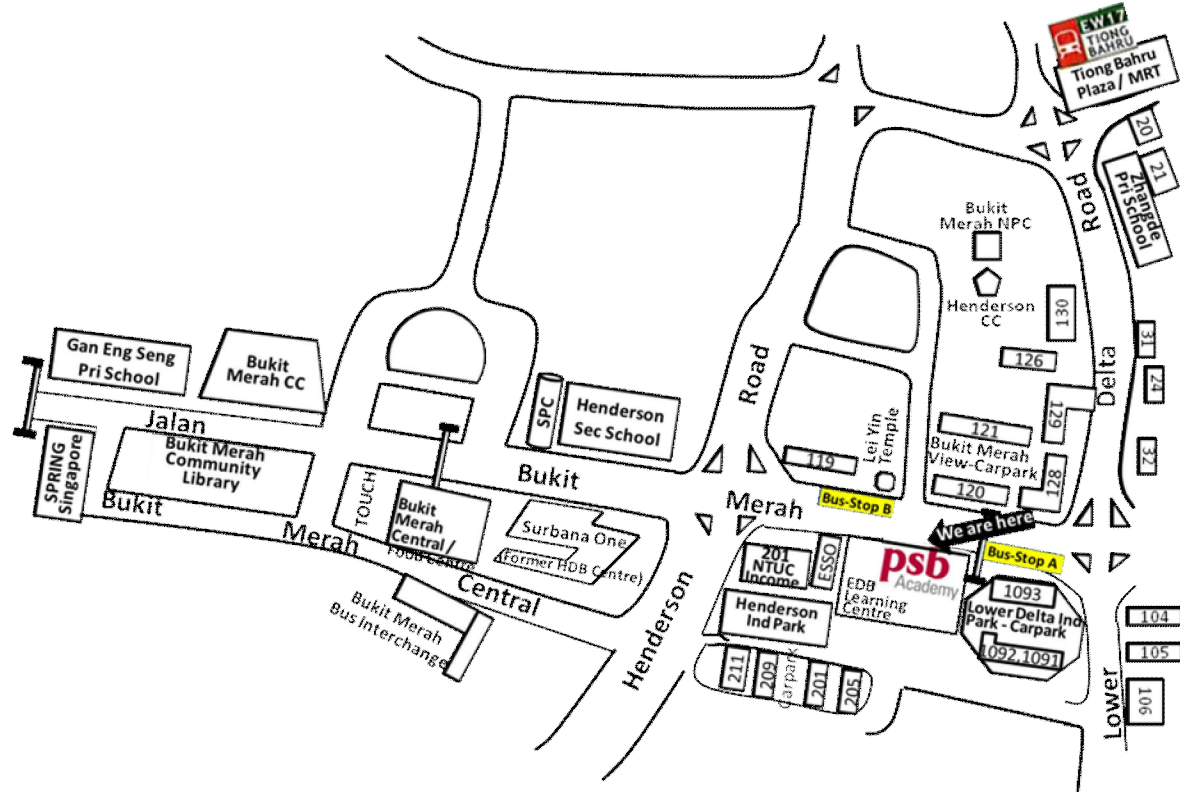

Location Map for PSB Academy @ Henderson Campus

Address : 2985 Jalan Bukit Merah, Singapore 159457.
Telephone No. : 6370 8362 / 369
website : www.psb-academy.edu.sg

By Car

The parking area at the Campus@Henderson is owned by the landlord – EDB. EDB has appointed Elite Parking to manage the whole parking system at the campus. Please note that there are limited parking lots within the campus. You may also park at other car parks that are available within walking distance from PSB Academy.

A) Parking at the PSB Academy carpark at Henderson Campus (CashCard System) is as follows:

Monday – Friday :

0am – 5pm : \$0.55 per half hour or part thereof
5pm – 0am - \$2.10 per entry

Saturday:

8am – 2pm : \$0.55 per half hour or part thereof
2pm – 8am - \$2.10 per entry

A member of 

**B) Parking at JTC behind PSB Academy - Lower Delta Industrial Park – 1091,1902,1903 (CashCard System). (Kindly refer to the parking signage for the most updated information)**

Monday – Friday (for car and goods vehicle not exceeding 1500kg ULW) :
7am – 6.59am (next day) : \$0.50 per half hour or part thereof

Saturday:
7am – 8.30pm : \$0.50 per half hour or part thereof

Sunday and Public Holiday :
Free

C) Parking at JTC behind PSB Academy - Blk 201 Henderson Industrial Park (CashCard System) (Kindly refer to the parking signage for the most updated information)