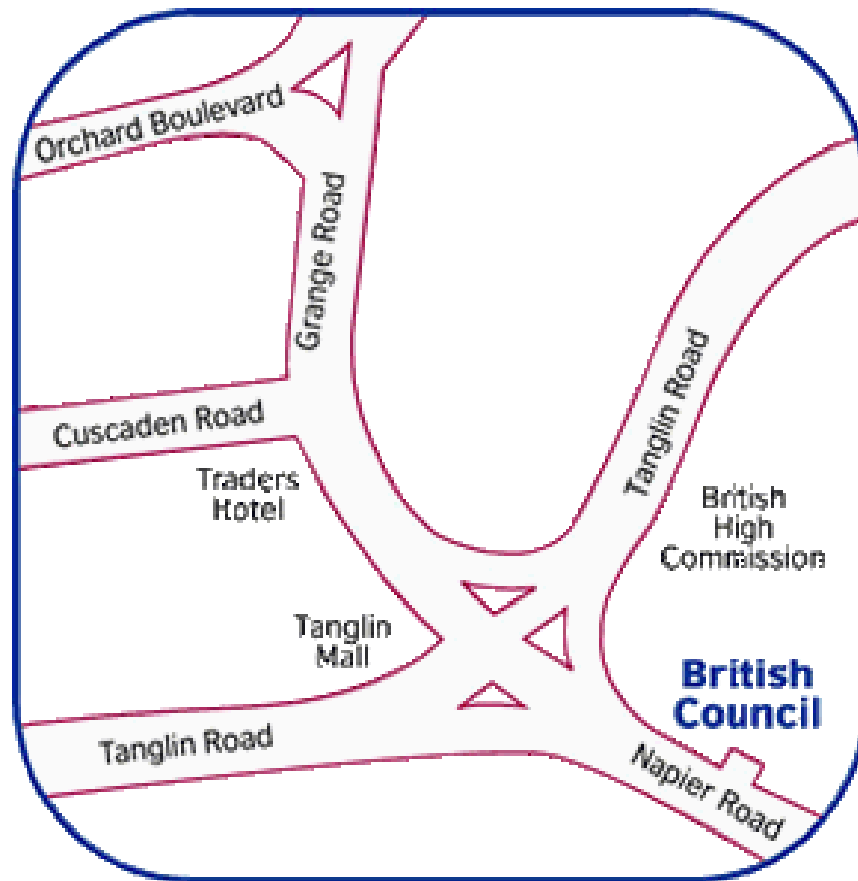

LOCATION MAP

BRITISH COUCIL
30 NAPIER ROAD
SINGAOPRE 258509
Tel: 6470 7148 – Fax: 6475 3885

Car park

There is no parking space available at the Napier Road Centre. The nearest parking space is at the basement of Tanglin Mall, diagonally across from the Napier Road Centre. Entrance to the Tanglin Mall basement parking is at Tanglin Road.

Public bus services

[SBS Transit](#) - 7, 105, 111, 123, 132, 174

[TIBS](#) - 75, 77, 106, NR8

Nearest MRT station

[Napier Road Centre](#) is just a 5-minute bus ride from the **Orchard** (NS22) station. You can take SBS Transit 7, 111, 123, 174 or TIBS 75, 77 or 106 to our centre from the Orchard Boulevard.